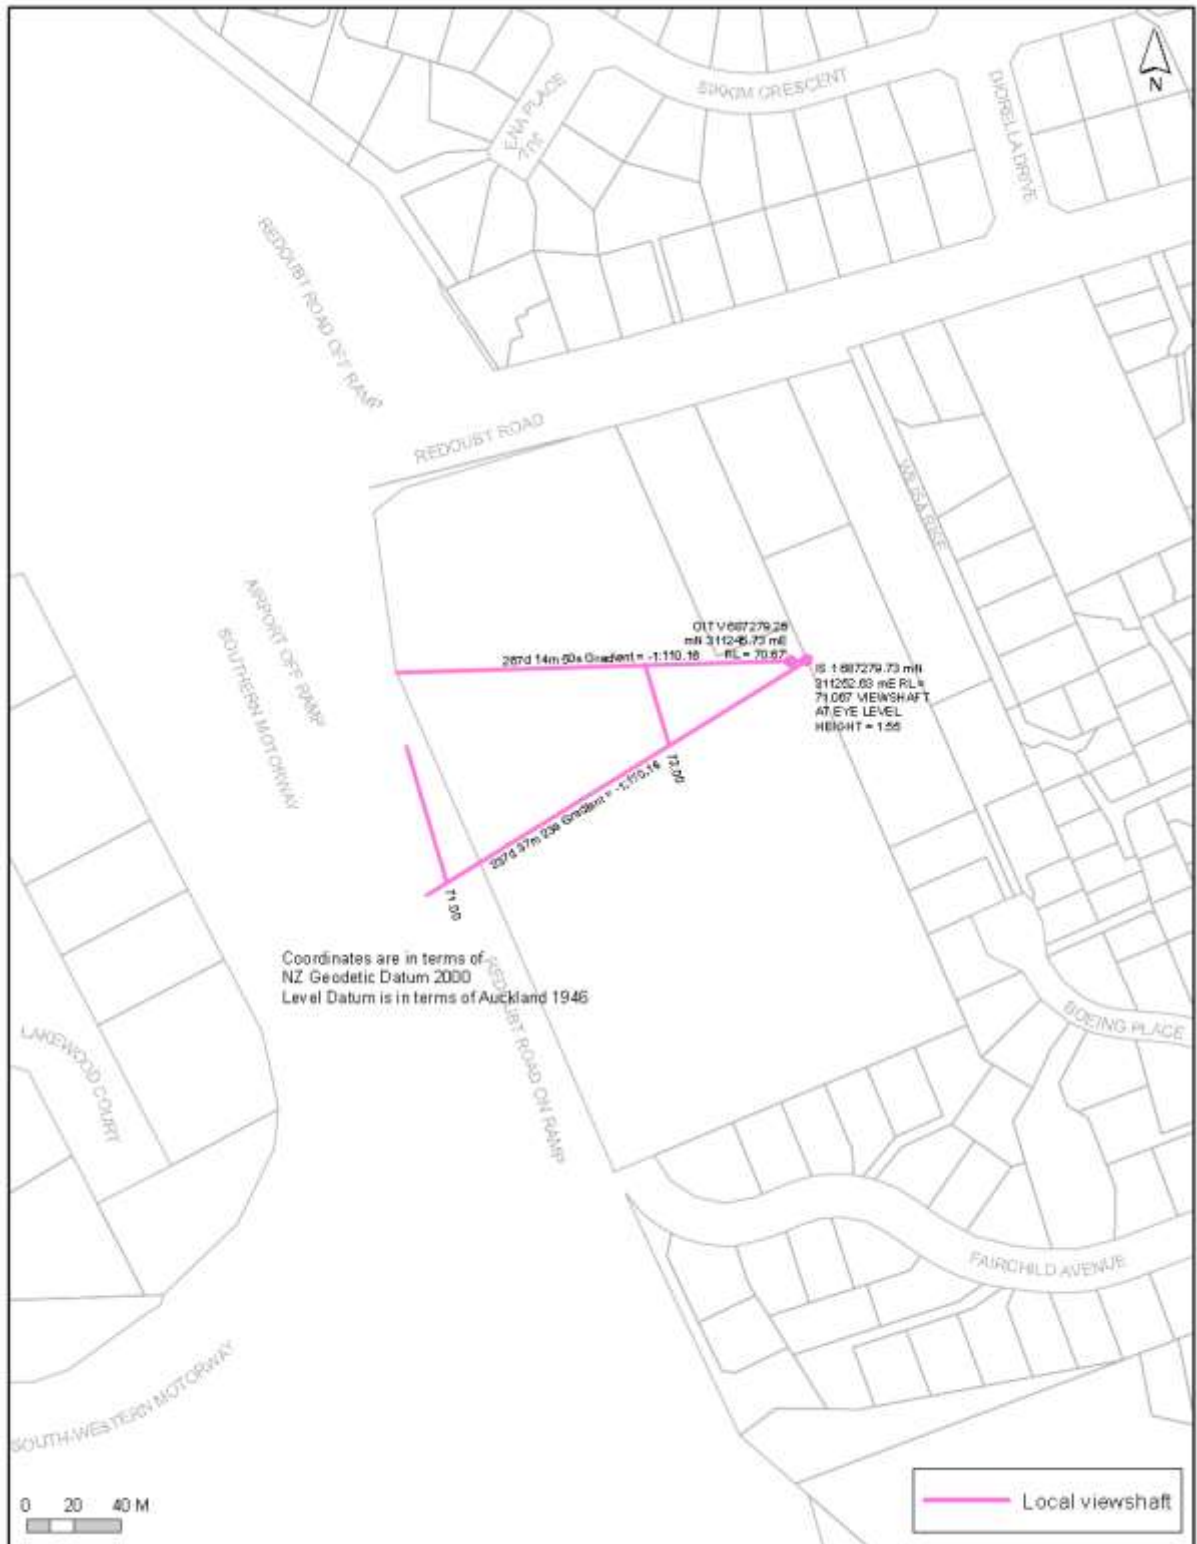

### Schedule 11 Local Public View Schedule

Map 11.1 Stockade Hill Reserve, Howick looking South

Map 11.2 Selwyn Road/ The Glebe intersection

Map 11.3 Mangemangeroa Reserve, Somerville Road/ Whitford Road Intersection

Map 11.4 Mangemangeroa Reserve, Somerville Road

Map 11.5 St Johns Redoubt, Redoubt Road

Map 11.6 Queens Road, Panmure Basin

Map 11.7 Pilkington Road, Panmure Basin