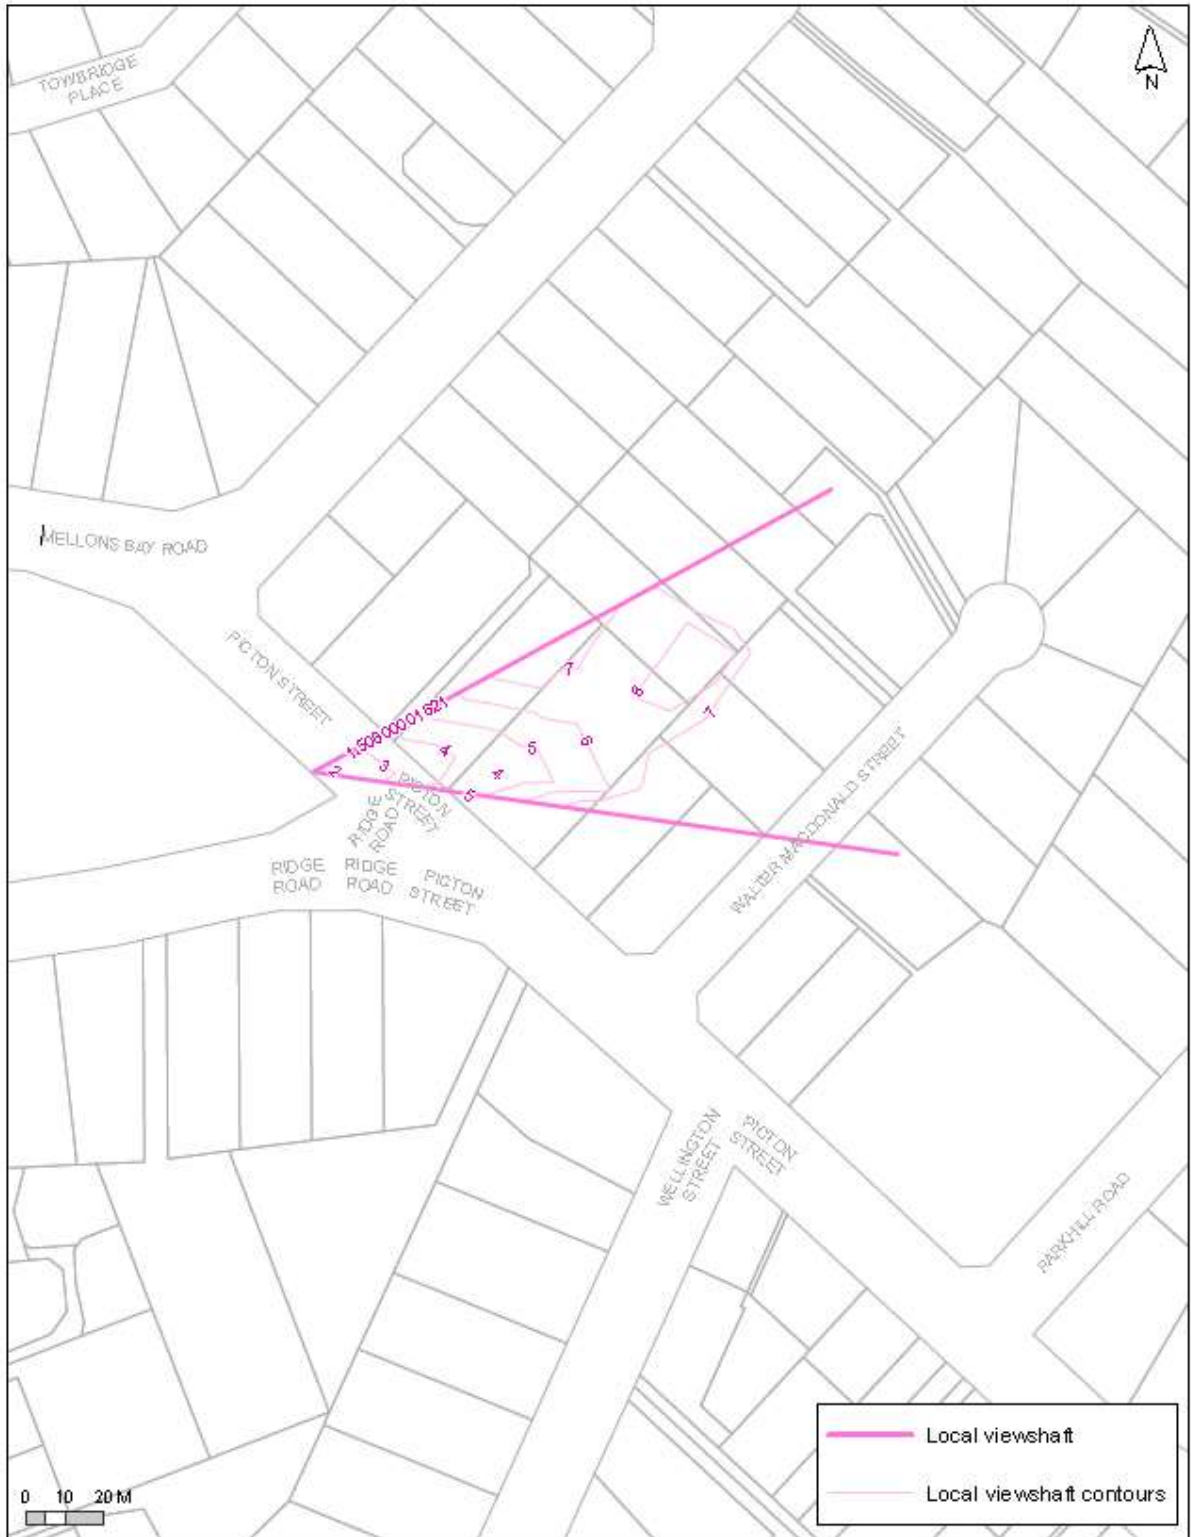

### Schedule 11 Local Public View Schedule

Map 11.1 Stockade Hill Reserve, Howick looking South

Map 11.2 Selwyn Road/ The Glebe intersection

Map 11.3 Mangemangeroa Reserve, Somerville Road/ Whitford Road Intersection

Map 11.4 Mangemangeroa Reserve, Somerville Road

Map 11.5 St Johns Redoubt, Redoubt Road

Map 11.6 Queens Road, Panmure Basin

Map 11.7 Pilkington Road, Panmure Basin