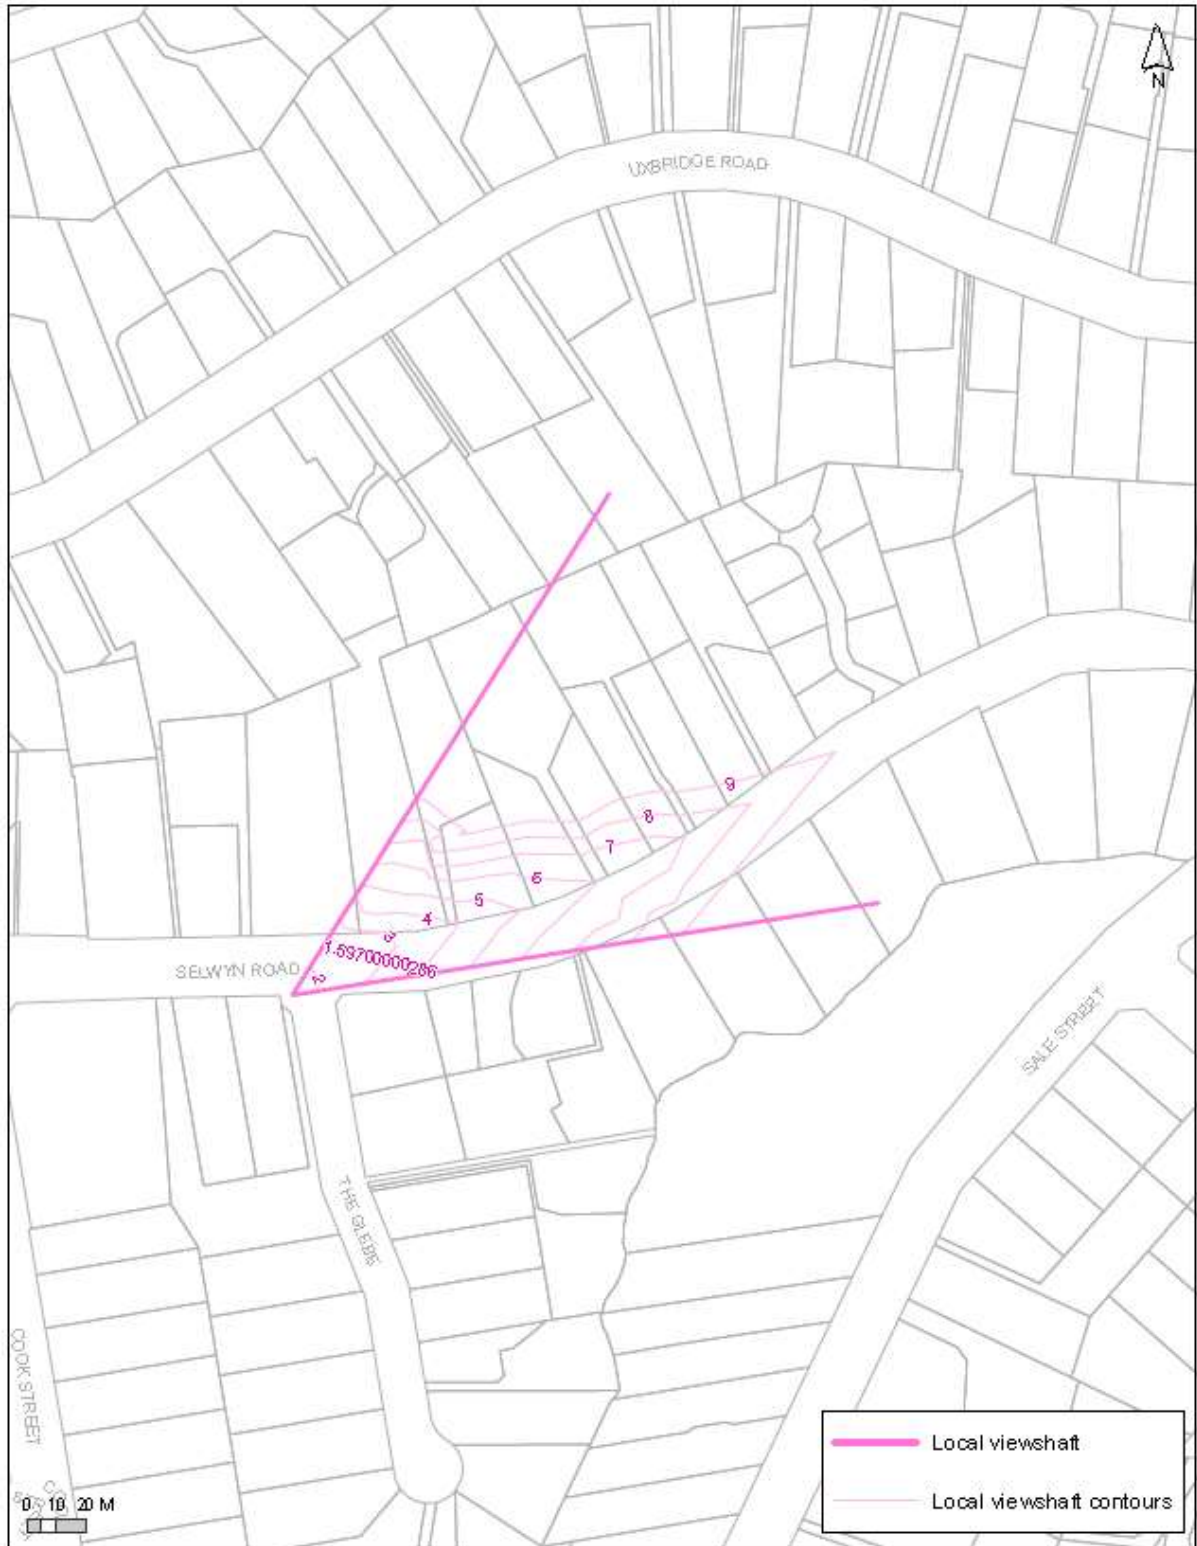

### Schedule 11 Local Public View Schedule

Map 11.1 Stockade Hill Reserve, Howick looking South

Map 11.2 Selwyn Road/ The Glebe intersection

Map 11.3 Mangemangeroa Reserve, Somerville Road/ Whitford Road Intersection

Map 11.4 Mangemangeroa Reserve, Somerville Road

Map 11.5 St Johns Redoubt, Redoubt Road

Map 11.6 Queens Road, Panmure Basin

Map 11.7 Pilkington Road, Panmure Basin