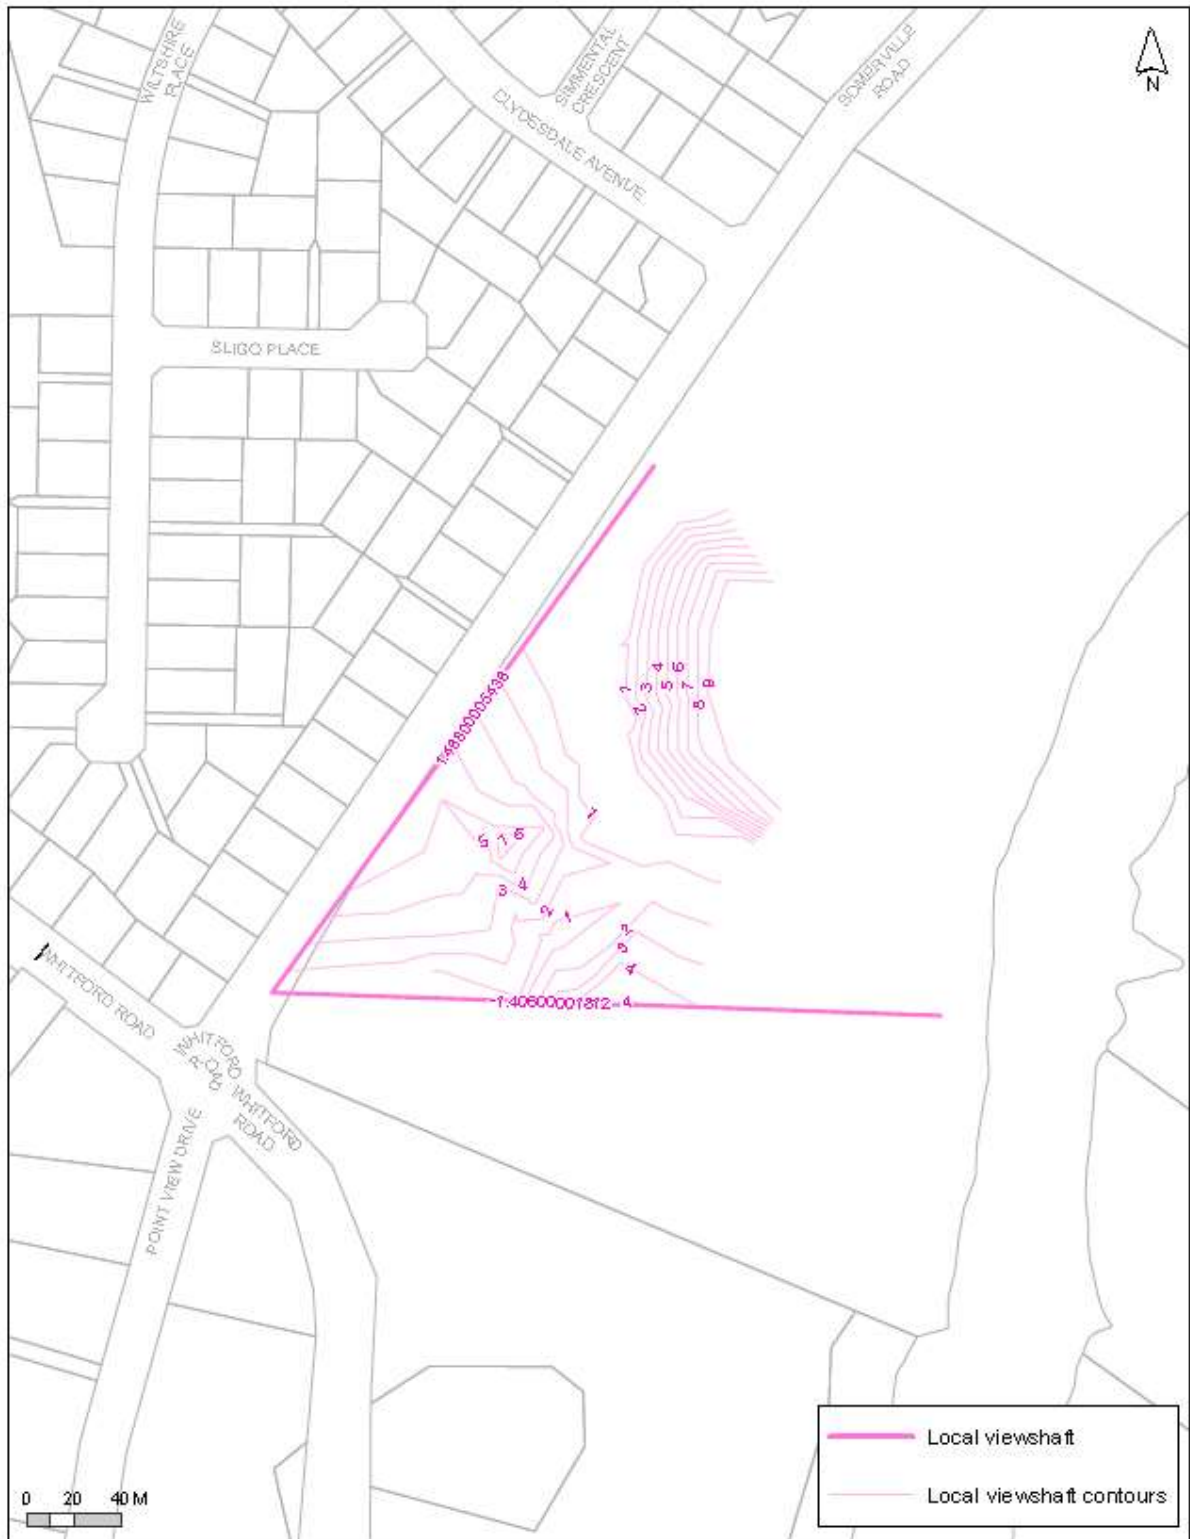

### Schedule 11 Local Public View Schedule

Map 11.1 Stockade Hill Reserve, Howick looking South

Map 11.2 Selwyn Road/ The Glebe intersection

Map 11.3 Mangemangeroa Reserve, Somerville Road/ Whitford Road Intersection

Map 11.4 Mangemangeroa Reserve, Somerville Road

Map 11.5 St Johns Redoubt, Redoubt Road

Map 11.6 Queens Road, Panmure Basin

Map 11.7 Pilkington Road, Panmure Basin