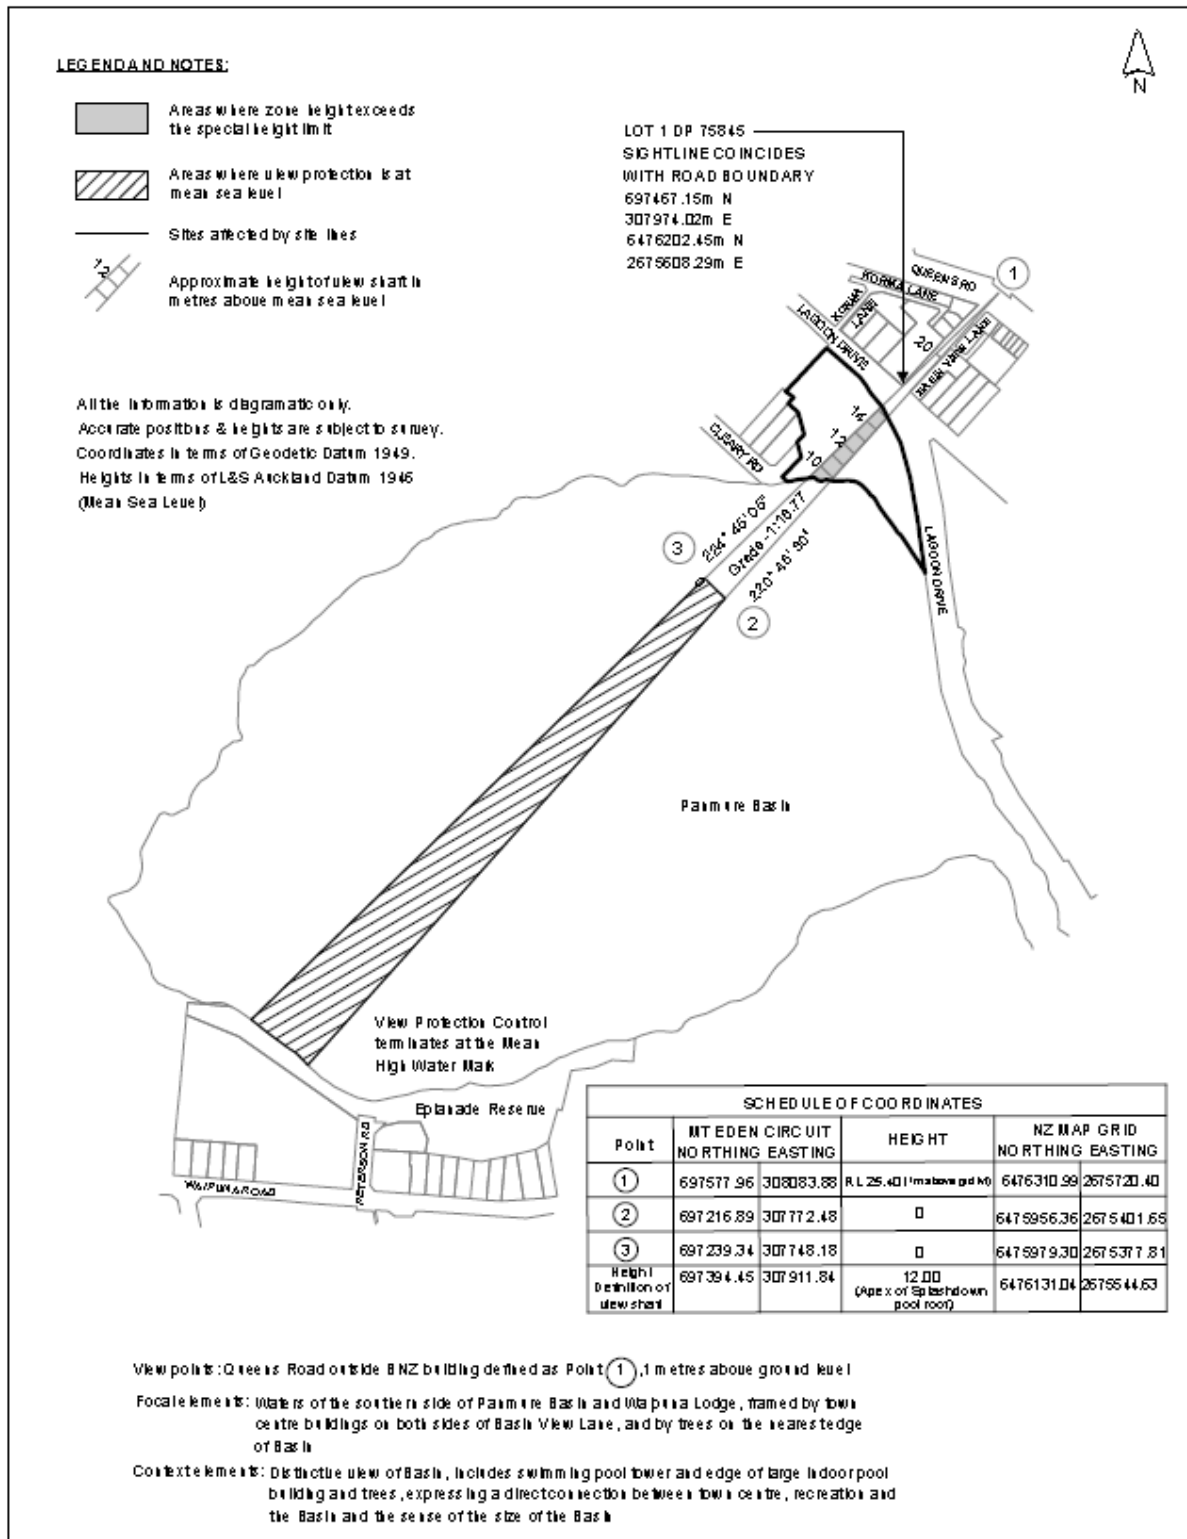

### Schedule 11 Local Public View Schedule

Map 11.1 Stockade Hill Reserve, Howick looking South

Map 11.2 Selwyn Road/ The Glebe intersection

Map 11.3 Mangemangeroa Reserve, Somerville Road/ Whitford Road Intersection

Map 11.4 Mangemangeroa Reserve, Somerville Road

Map 11.5 St Johns Redoubt, Redoubt Road

Map 11.6 Queens Road, Panmure Basin

Map 11.7 Pilkington Road, Panmure Basin